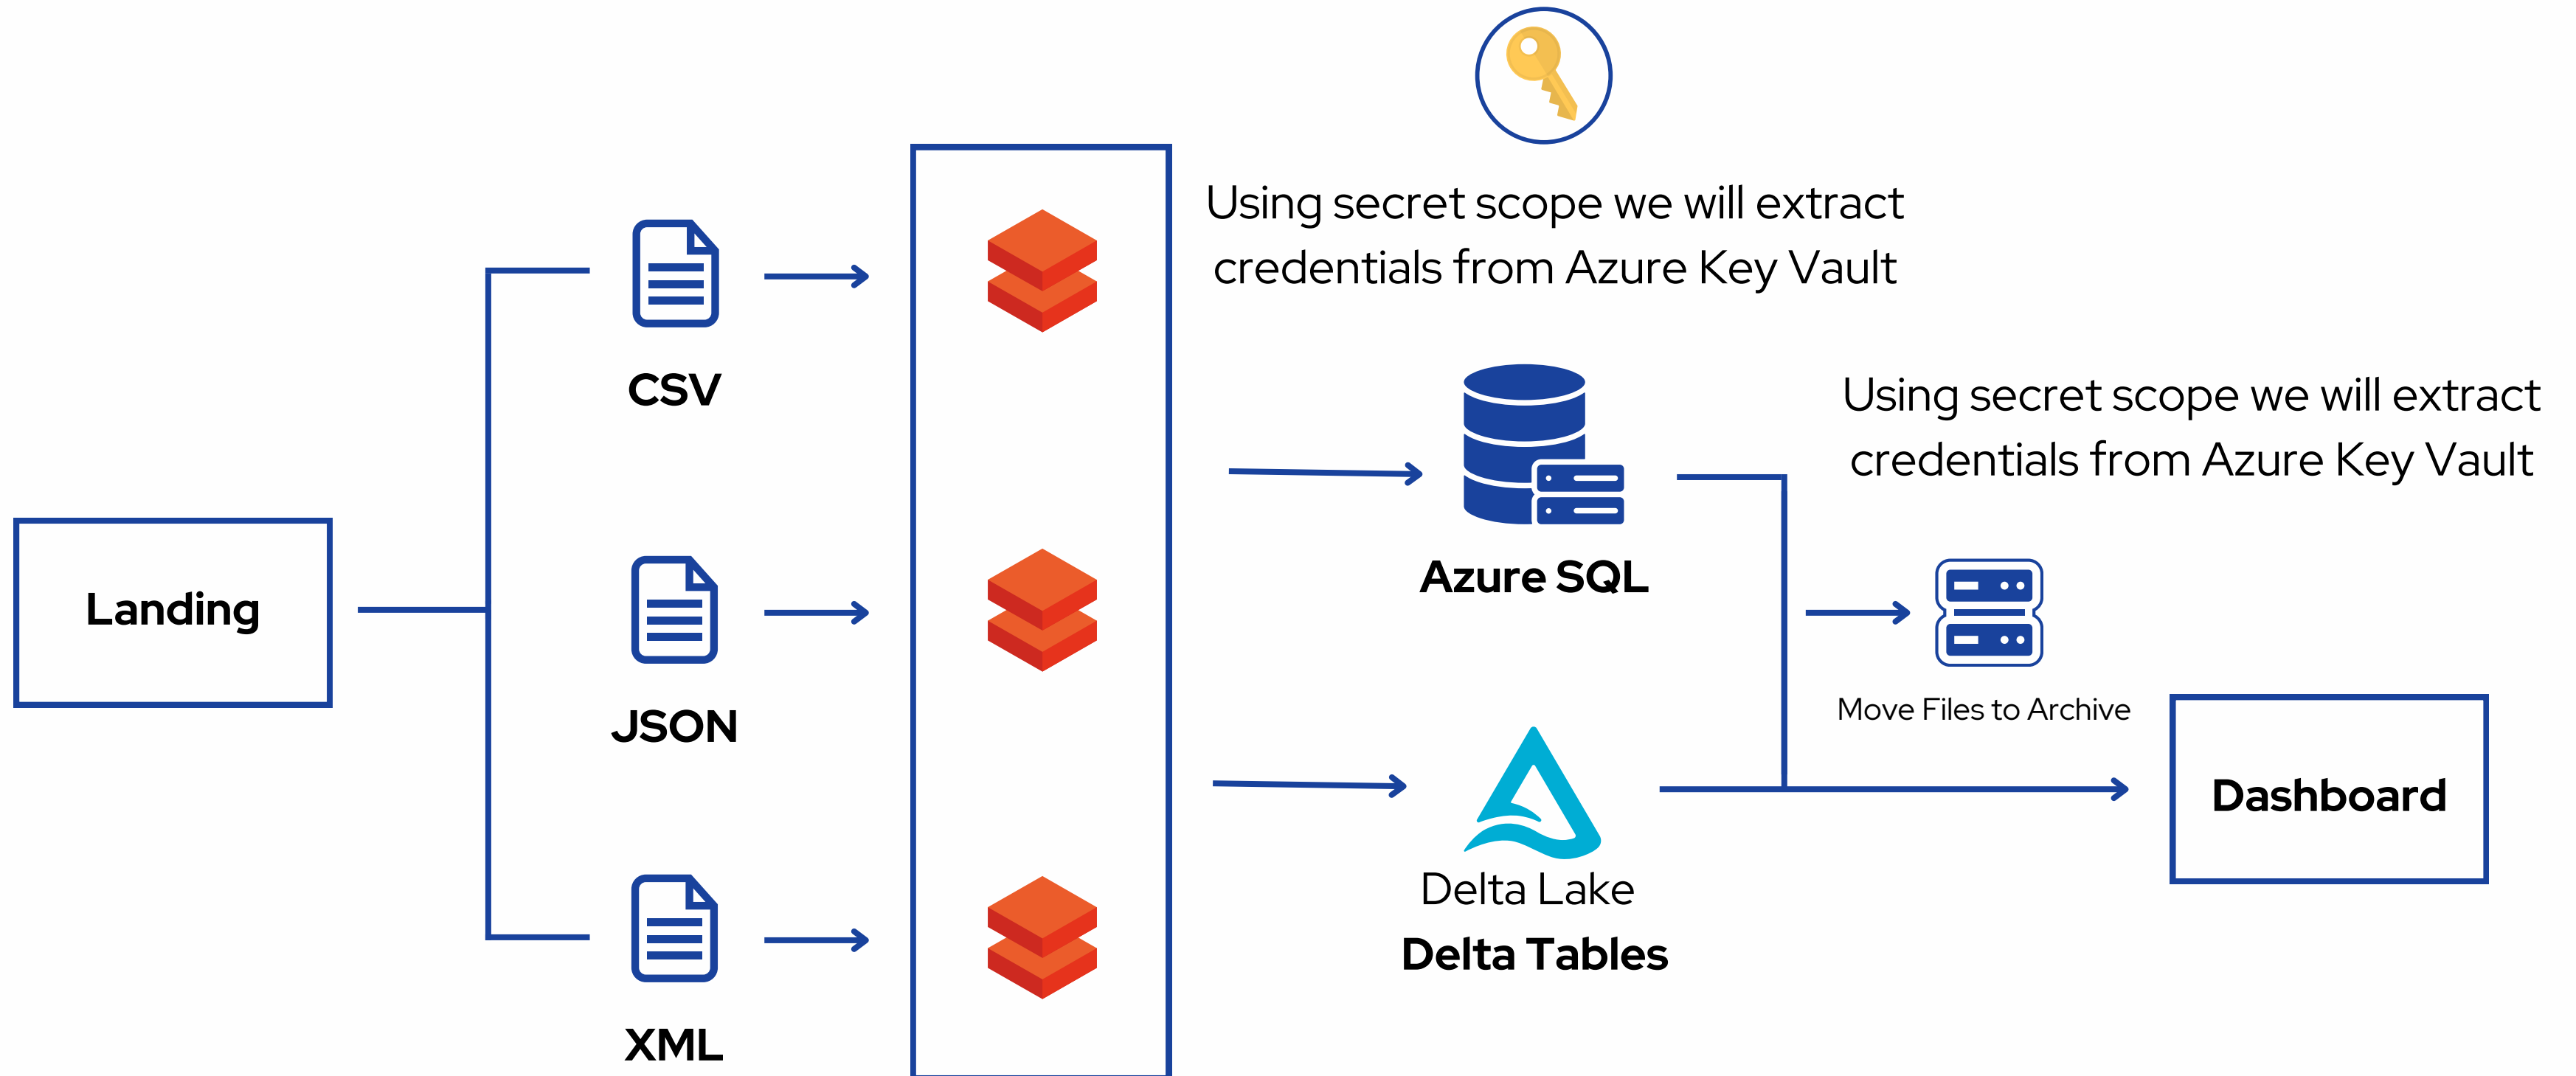

COURSE - DATA ENGINEERING

- 1)** Understanding Azure basics: subscription, resource group, and management group creation, and an introduction to Azure Data Factory (ADF).
- 2)** Exploring Blob and Data Lake Gen2 storage.
- 3)** Integration runtime, linked services, data sets, pipelines, and activities in ADF. Copying data for a single file.
- 4)** Advanced copy data activities: Recursive, wildcard, file listing, mapping, user properties, and various settings.
- 5)** Implementing For Each loop for copying multiple files.

COURSE DURATION - 2 MONTHS

- 6)** Copying data to SQL Server: upsert, pre-copy script, and AutoCreate table options.
- 7)** Lookup activity and handling multiple files using lookup.
- 8)** Delta load strategy for a single file.
- 9)** Delta load for multiple files.
- 10)** Git integration and Azure DevOps collaboration.
- 11)** Overview of Azure Databricks integration.
- 12)** Delta table and properties of Delta Lake.

- 19) JDBC connector and secret scope in Azure Databricks.
- 20) Fact and dimension
- 21) star, snowflake schemas, and data modelling.
- 22) Creating stored procedures for data modelling.
- 23) Sending email alerts using Logic App.
- 24) Advanced data processing with CSV, JSON, and XML in Pyspark, Scala, and Python.
- 25) Delta Lake principles and best practices.

Includes Resume Building, Mock Interview & Certificate Assistance

Architectures Covered Within the Course are as Follows

COURSE FEES - RS 20,000

A) AZURE DATA FACTORY

B) AZURE DATABRICKS

C) AZURE SYNAPSE

CONTACT US