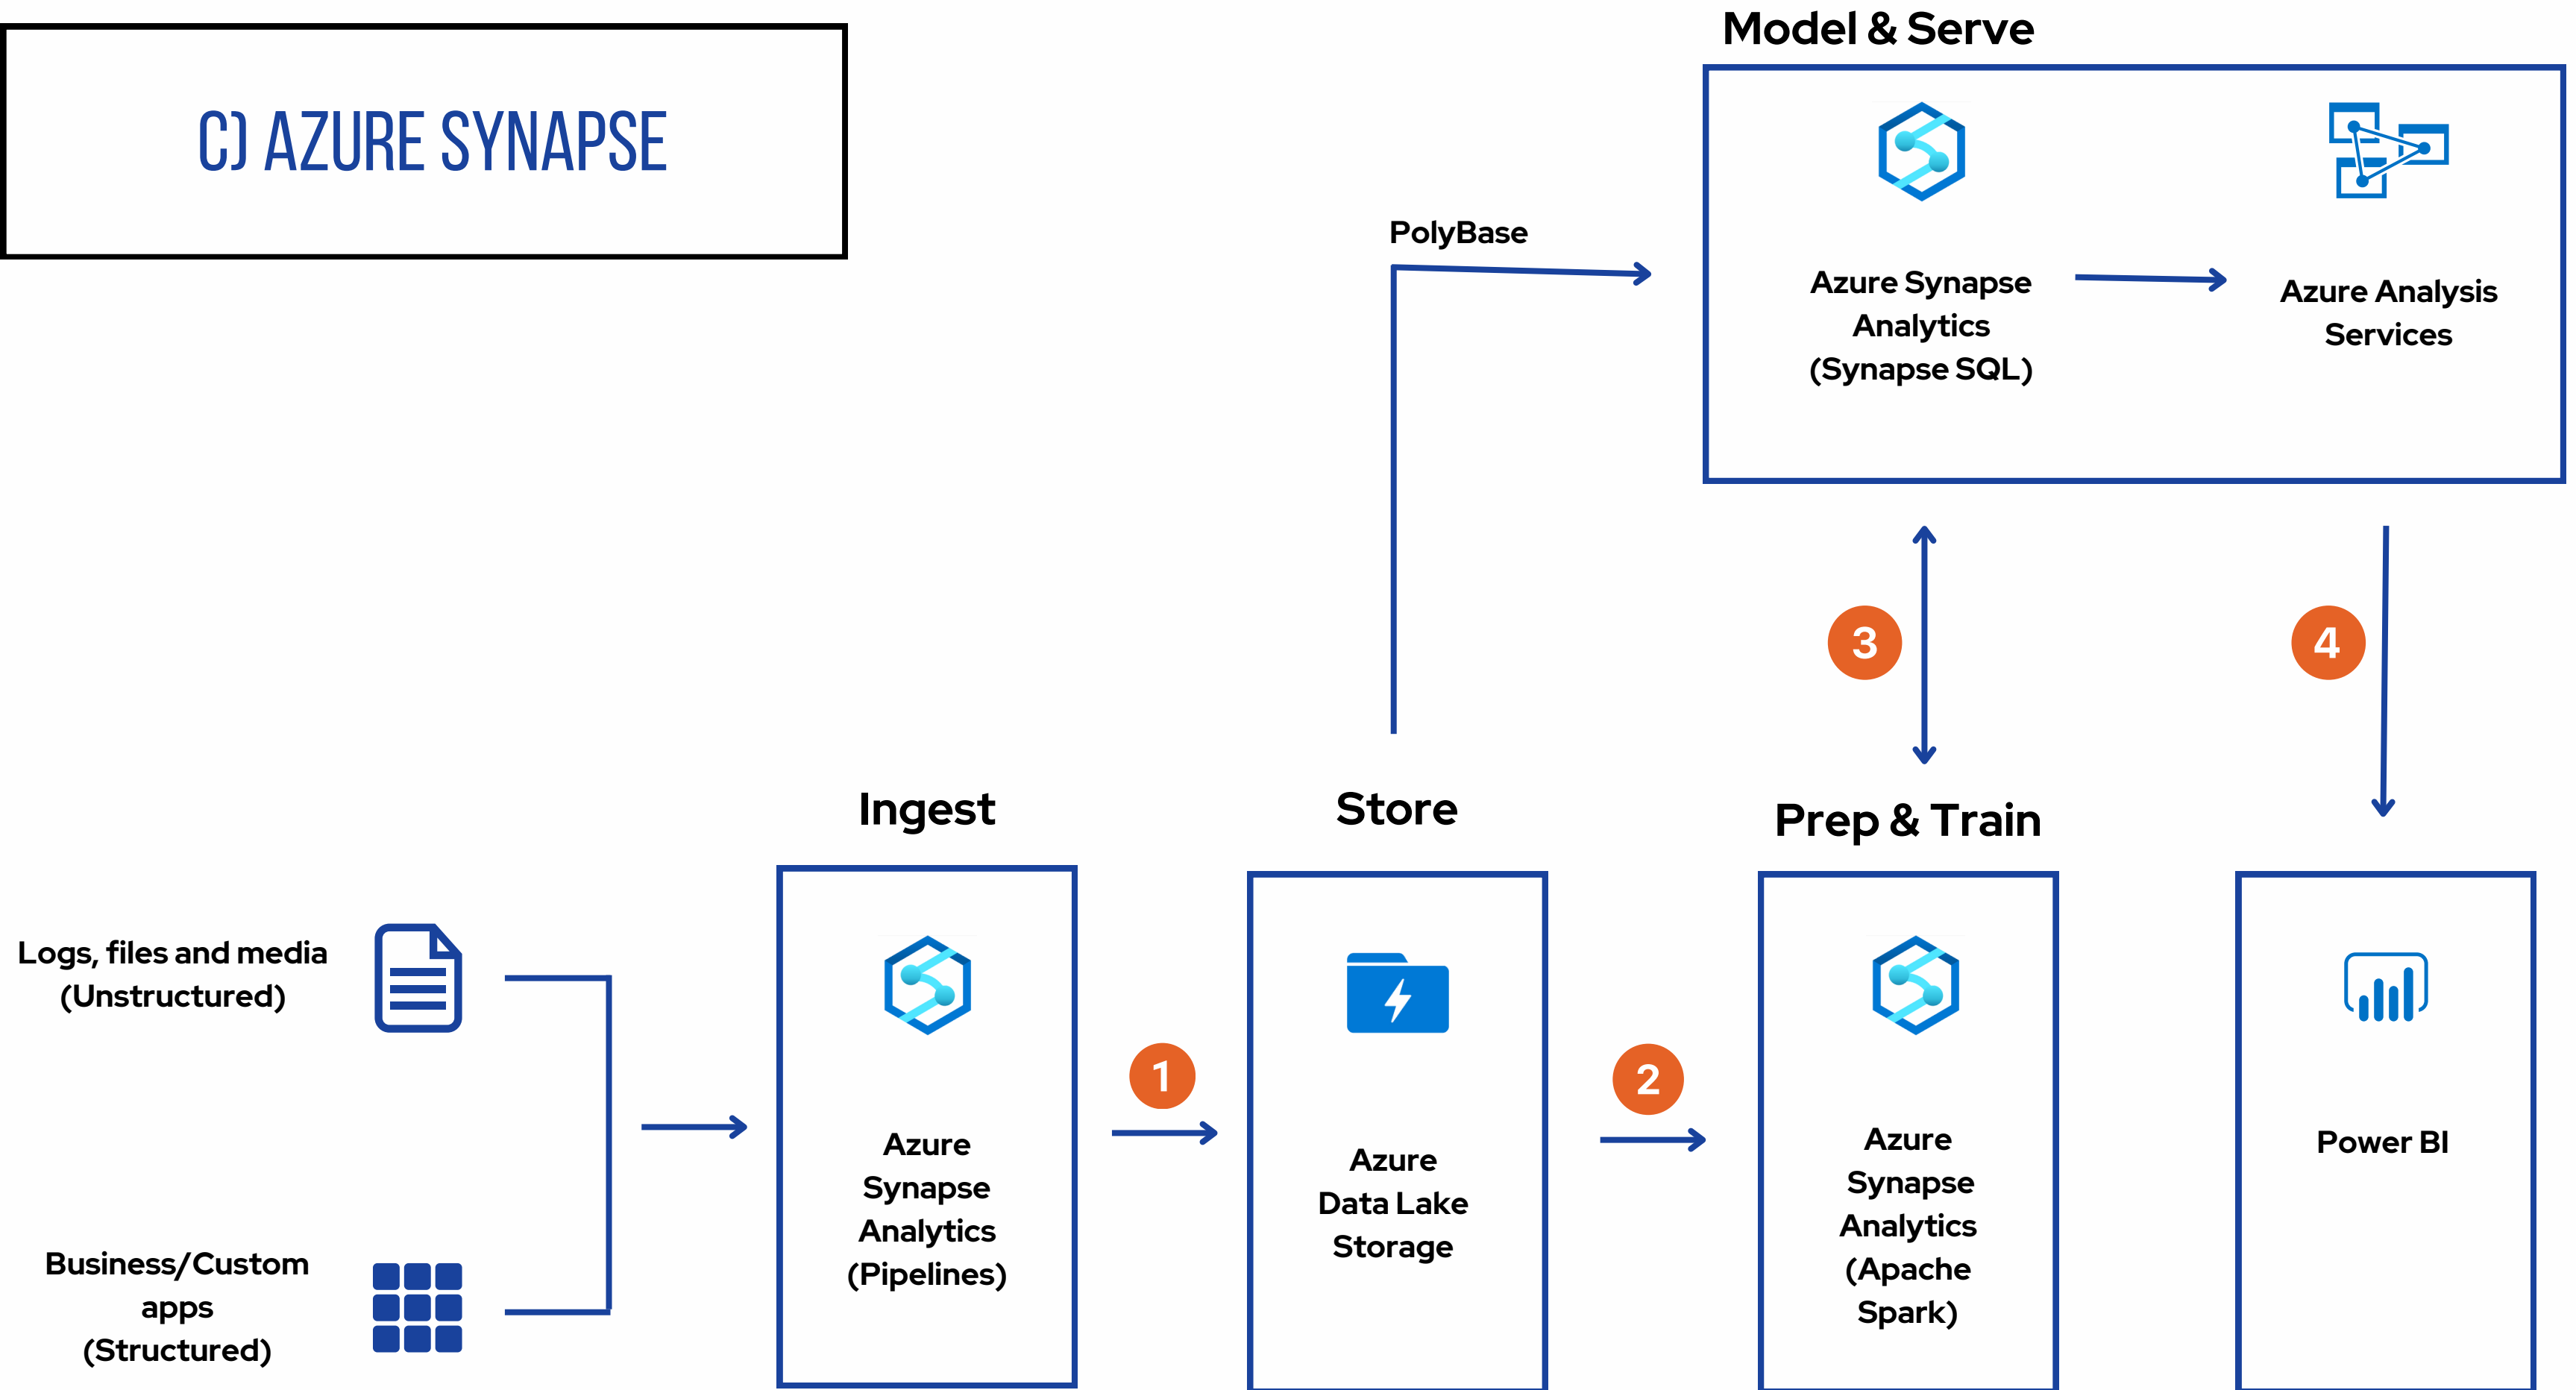

COURSE - DATA ENGINEERING

- 1)** Understanding Azure basics: subscription, resource group, and management group creation, and an introduction to Azure Data Factory (ADF).
- 2)** Exploring Blob and Data Lake Gen2 storage.
- 3)** Integration runtime, linked services, data sets, pipelines, and activities in ADF. Copying data for a single file.
- 4)** Advanced copy data activities: Recursive, wildcard, file listing, mapping, user properties, and various settings.
- 5)** Implementing For Each loop for copying multiple files.

COURSE DURATION - 2 MONTHS

- 6)** Copying data to SQL Server: upsert, pre-copy script, and AutoCreate table options.
- 7)** Lookup activity and handling multiple files using lookup.
- 8)** Delta load strategy for a single file.
- 9)** Delta load for multiple files.
- 10)** Git integration and Azure DevOps collaboration.
- 11)** Overview of Azure Databricks integration.
- 12)** Delta table and properties of Delta Lake.

Includes Resume Building, Mock Interview & Certificate Assistance

Architectures Covered Within the Course are as Follows

COURSE FEES - RS 20,000

A) AZURE DATA FACTORY

B) AZURE DATABRICKS

C) AZURE SYNAPSE

CONTACT US