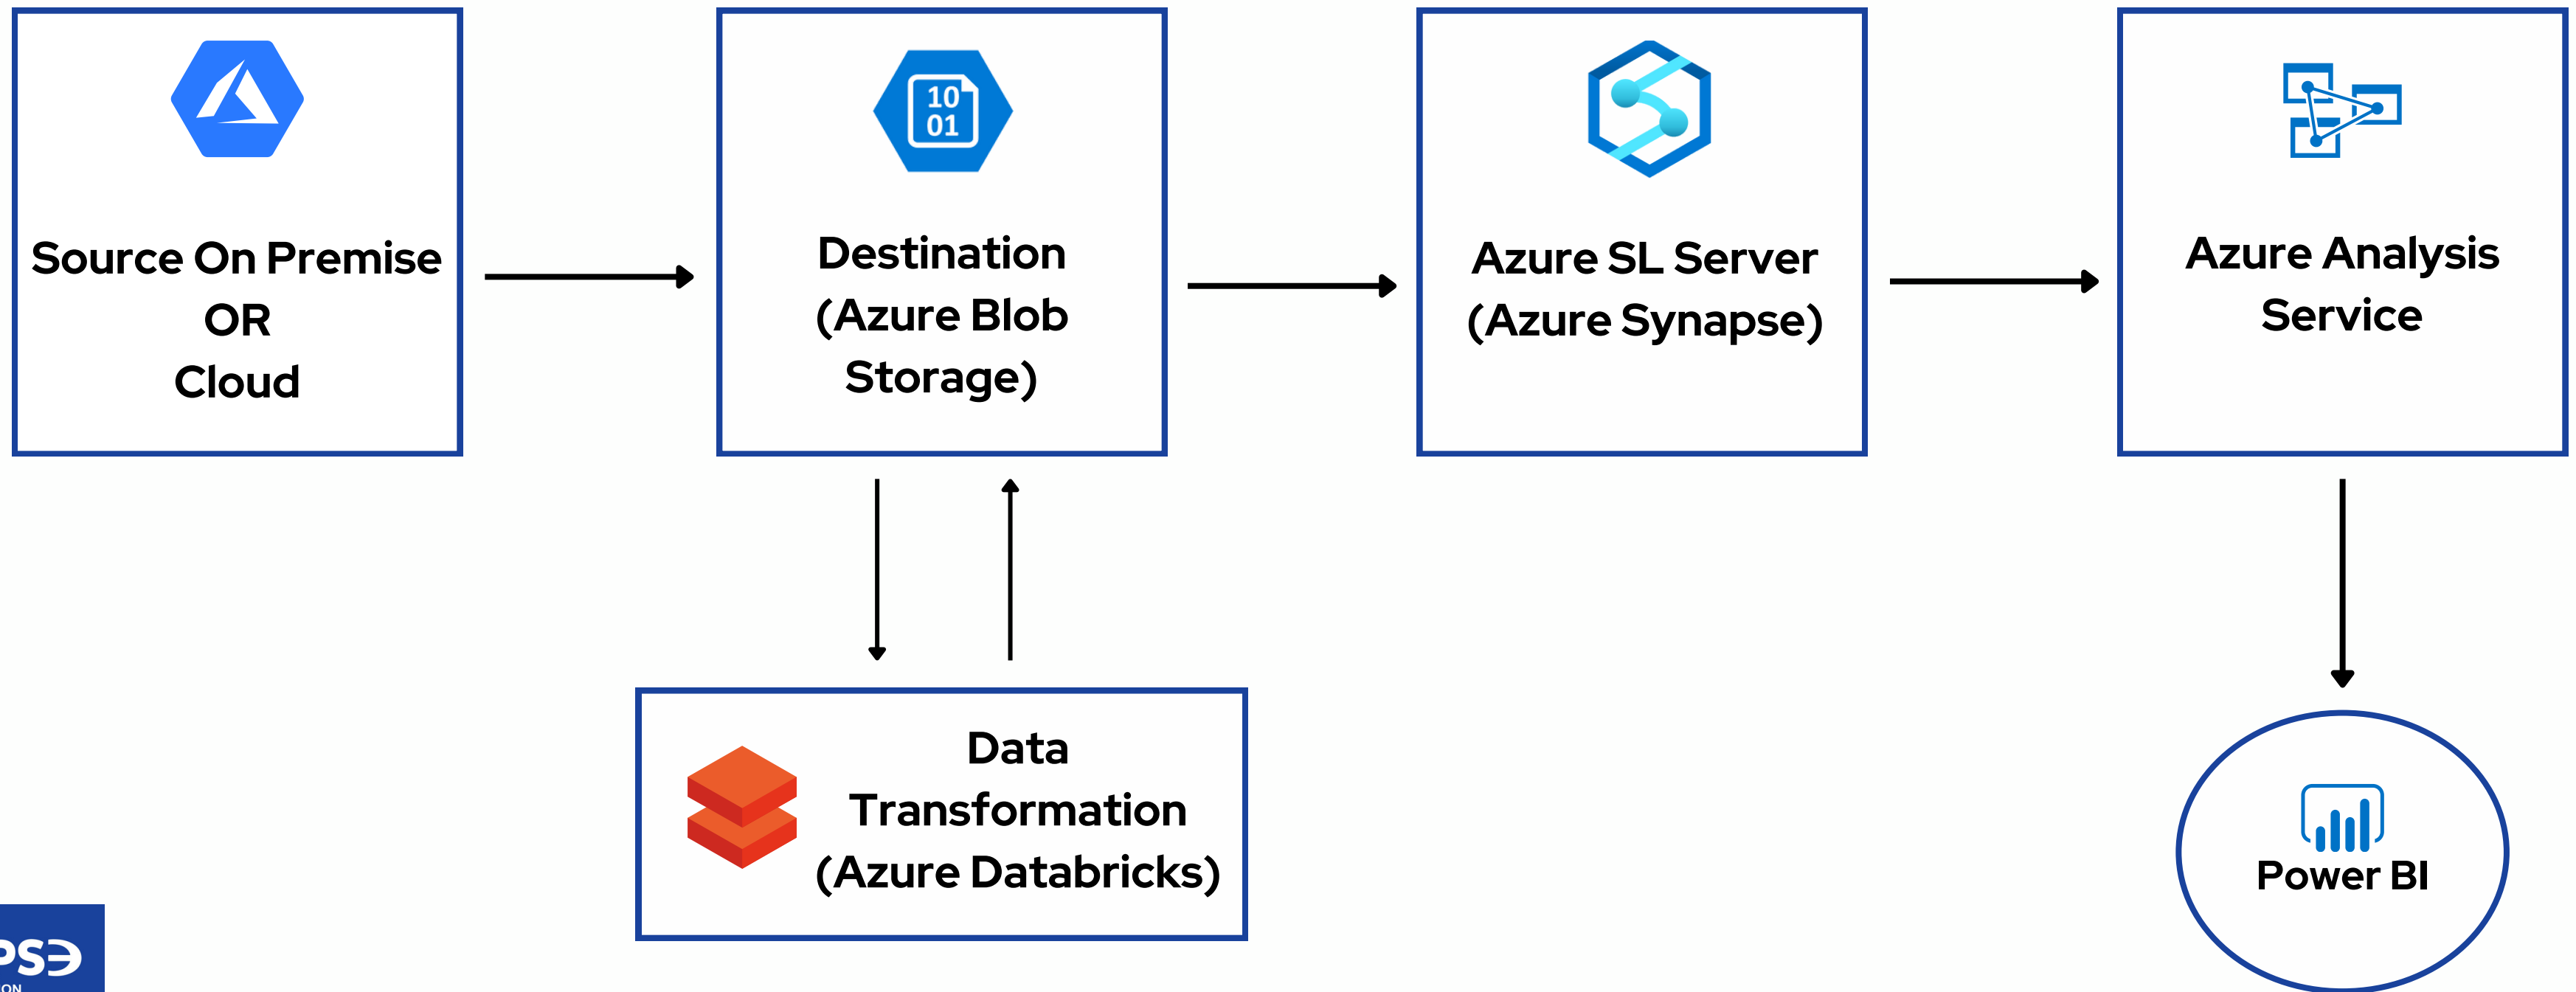

A) AZURE DATA FACTORY