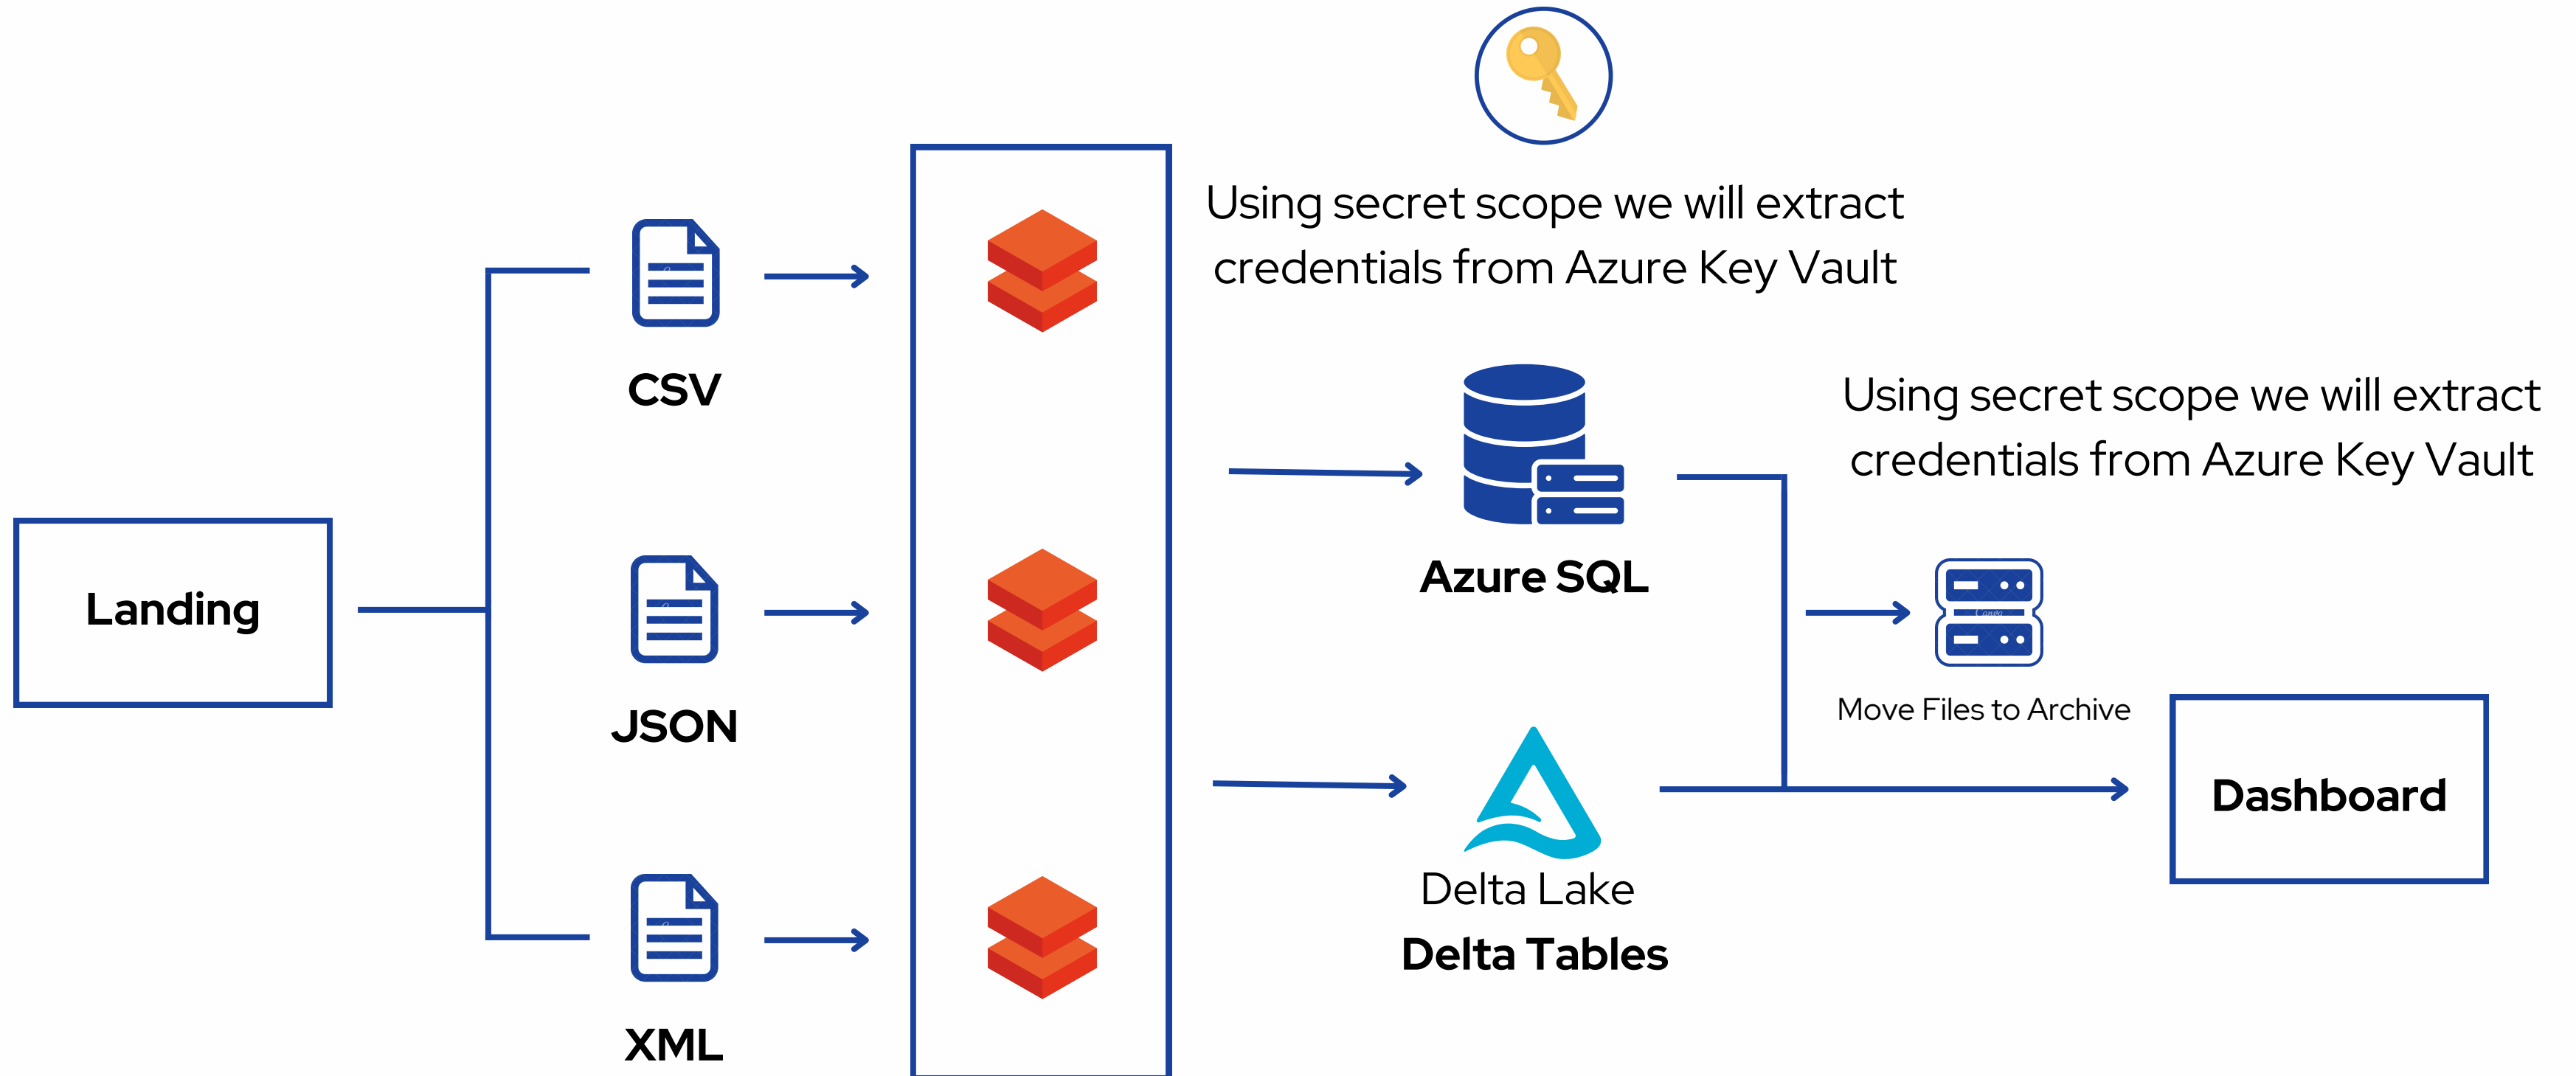

COURSE - DATA ENGINEERING

- 1)** Understanding Azure basics: subscription, resource group, and management group creation, and an introduction to Azure Data Factory (ADF).
- 2)** Exploring Blob and Data Lake Gen2 storage.
- 3)** Integration runtime, linked services, data sets, pipelines, and activities in ADF. Copying data for a single file.
- 4)** Advanced copy data activities: Recursive, wildcard, file listing, mapping, user properties, and various settings.
- 5)** Implementing For Each loop for copying multiple files.

COURSE DURATION - 2 MONTHS

- 6)** Copying data to SQL Server: upsert, pre-copy script, and AutoCreate table options.
- 7)** Lookup activity and handling multiple files using lookup.
- 8)** Delta load strategy for a single file.
- 9)** Delta load for multiple files.
- 10)** Git integration and Azure DevOps collaboration.
- 11)** Overview of Azure Databricks integration.
- 12)** Delta table and properties of Delta Lake.

- 19) JDBC connector and secret scope in Azure Databricks.
- 20) Fact and dimension
- 21) star, snowflake schemas, and data modelling.
- 22) Creating stored procedures for data modelling.
- 23) Sending email alerts using Logic App.
- 24) Advanced data processing with CSV, JSON, and XML in Pyspark, Scala, and Python.
- 25) Delta Lake principles and best practices.

Includes Resume Building, Mock Interview & Certificate Assistance

Architectures Covered Within the Course are as Follows

COURSE FEES - RS 8,999

A) AZURE DATA FACTORY

B) AZURE DATABRICKS

C) AZURE SYNAPSE

CONTACT US