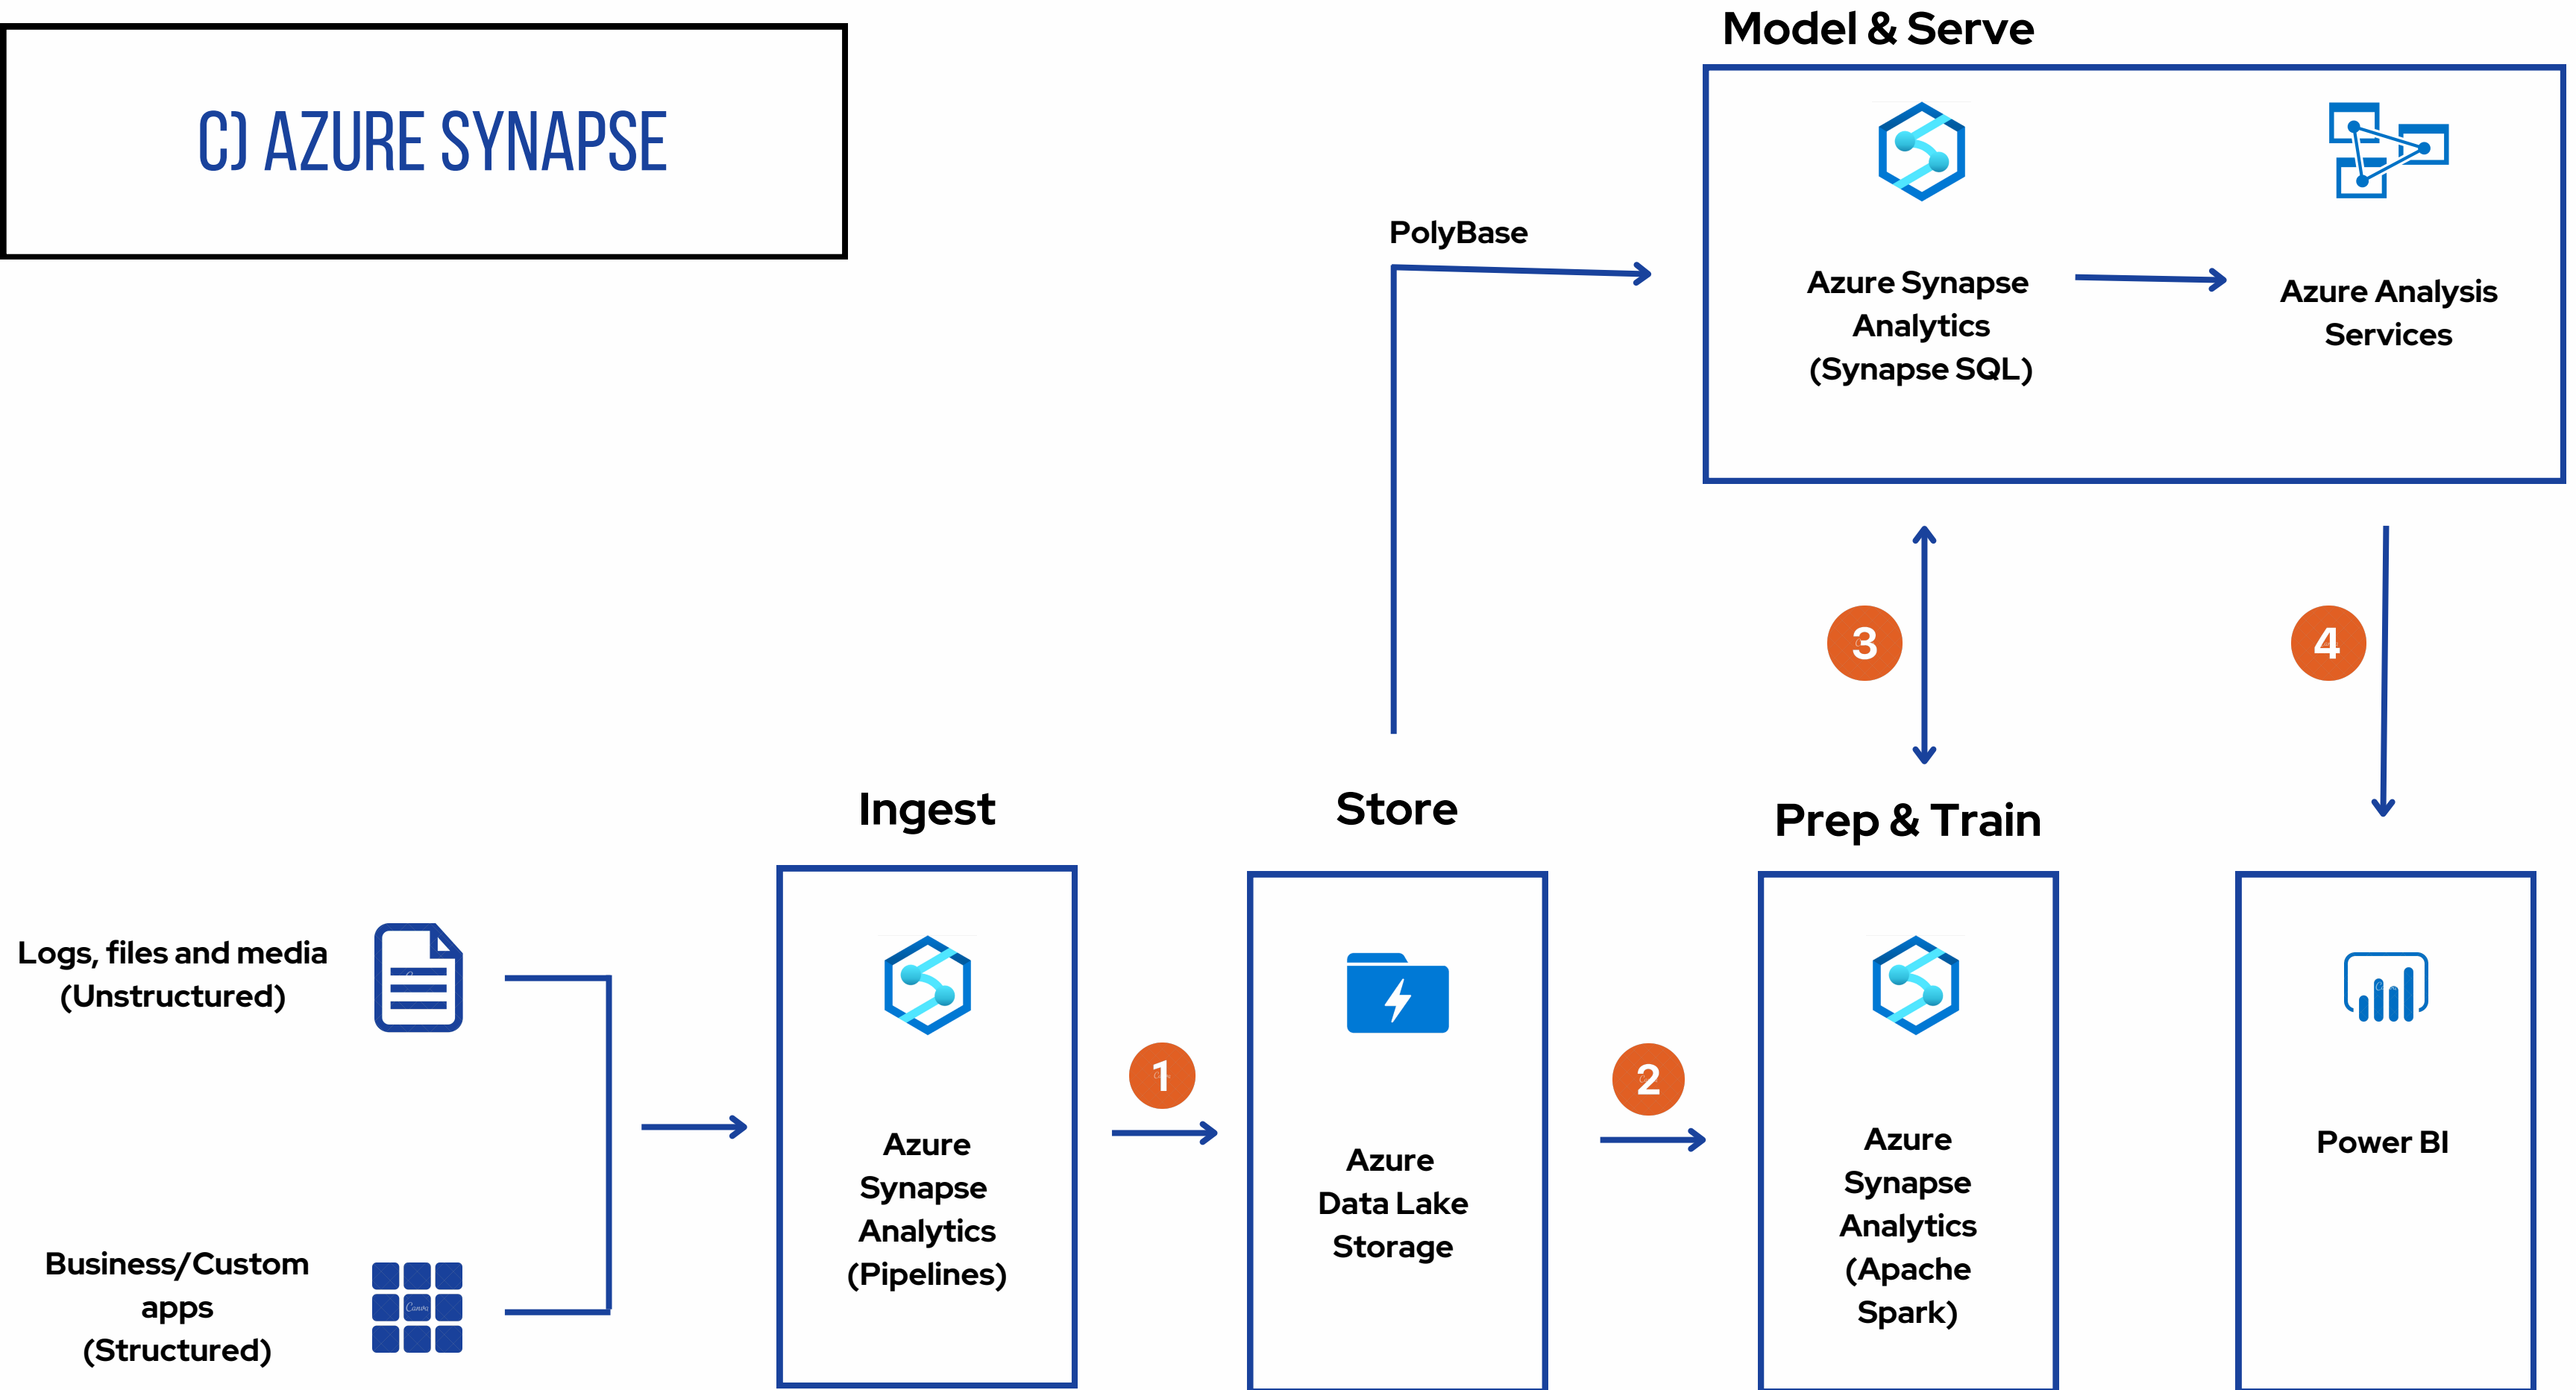

C) AZURE SYNAPSE