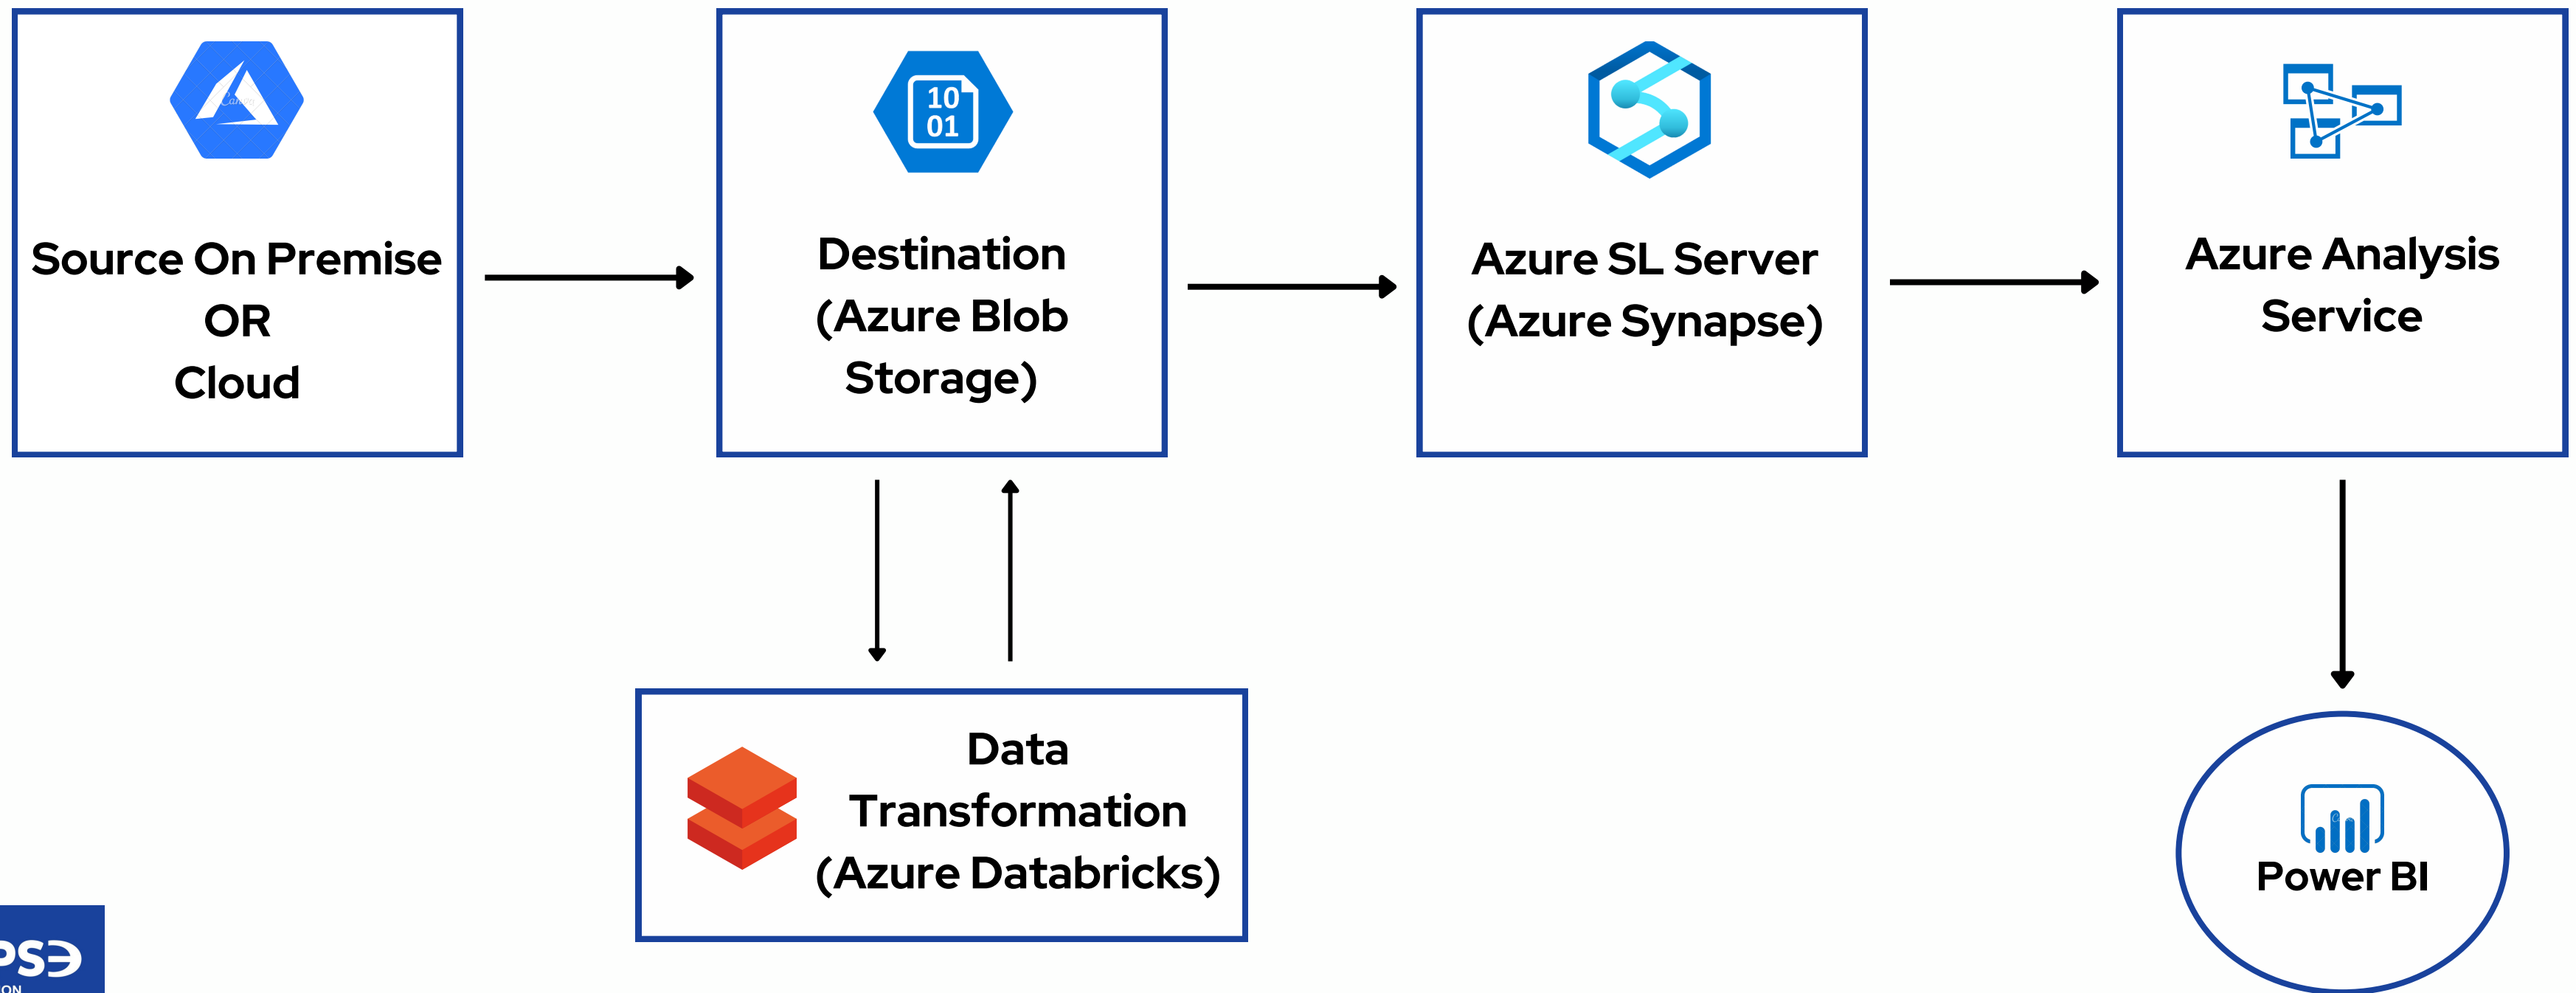

A) AZURE DATA FACTORY